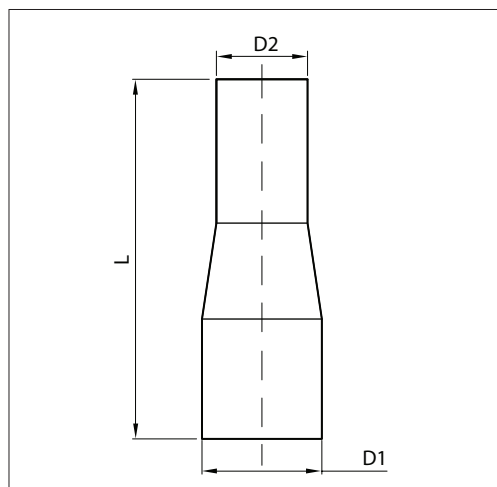

Conusstukken, RVS 304/304L

Diameter (uitw.) x wanddikte in mm (D1/D2)	Inbouwlengthe in mm (L)	Artikel nummer
101,6 x 2,0 / 88,9 x 2,0	300	L3K1016088920
101,6 x 2,0 / 84,0 x 2,0	300	L3K1016084020
101,6 x 2,0 / 80,0 x 2,0	300	L3K1016080020
101,6 x 2,0 / 76,1 x 2,0	300	L3K1016076120
101,6 x 2,0 / 70,0 x 2,0	300	L3K1016070020
101,6 x 2,0 / 65,0 x 2,0	300	L3K1016065020
101,6 x 2,0 / 60,3 x 2,0	300	L3K1016060320
104,0 x 2,0 / 101,6 x 2,0	300	L3K1040101620
104,0 x 2,0 / 100,0 x 1,5	300	L3K1040100020
104,0 x 2,0 / 88,9 x 2,0	300	L3K1040088920
104,0 x 2,0 / 84,0 x 2,0	300	L3K1040084020
104,0 x 2,0 / 80,0 x 2,0	300	L3K1040080020
104,0 x 2,0 / 76,1 x 2,0	300	L3K1040076120
104,0 x 2,0 / 54,0 x 2,0	300	L3K1040054020
114,3 x 2,0 / 104,0 x 2,0	300	L3K1143104020
114,3 x 2,0 / 104,0 x 2,0	200	L3K1143104020
114,3 x 2,0 / 101,6 x 2,0	200	L3K1143101620
114,3 x 2,0 / 88,9 x 2,0	200	L3K1143088920
114,3 x 2,0 / 65,0 x 2,0	300	L3K1143065020
129,0 x 2,0 / 114,3 x 2,0	200	L3K1290114320
129,0 x 2,0 / 104,0 x 2,0	300	L3K1290104020
129,0 x 2,0 / 104,0 x 2,0	400	L3K1290104020
129,0 x 2,0 / 88,9 x 2,0	400	L3K1290088920
154,0 x 2,0 / 139,7 x 2,0	450	L3K1540139720
154,0 x 2,0 / 129,0 x 2,0	450	L3K1540129020
154,0 x 2,0 / 114,3 x 2,0	450	L3K1540114320
154,0 x 2,0 / 104,0 x 2,0	450	L3K1540104020

Kenmerken

- Geforceerd en gelast uit koudgewalste buis volgens DIN 11850 / DIN 17457
- Materiaal: RVS 304/RVS 304L (1.4301/1.4307)
- In- en uitwendig ontvet

Opties

- Andere materiaalsoorten, o.a. RVS 316, St. 12.03 etc.
- Afwijkende lengtes